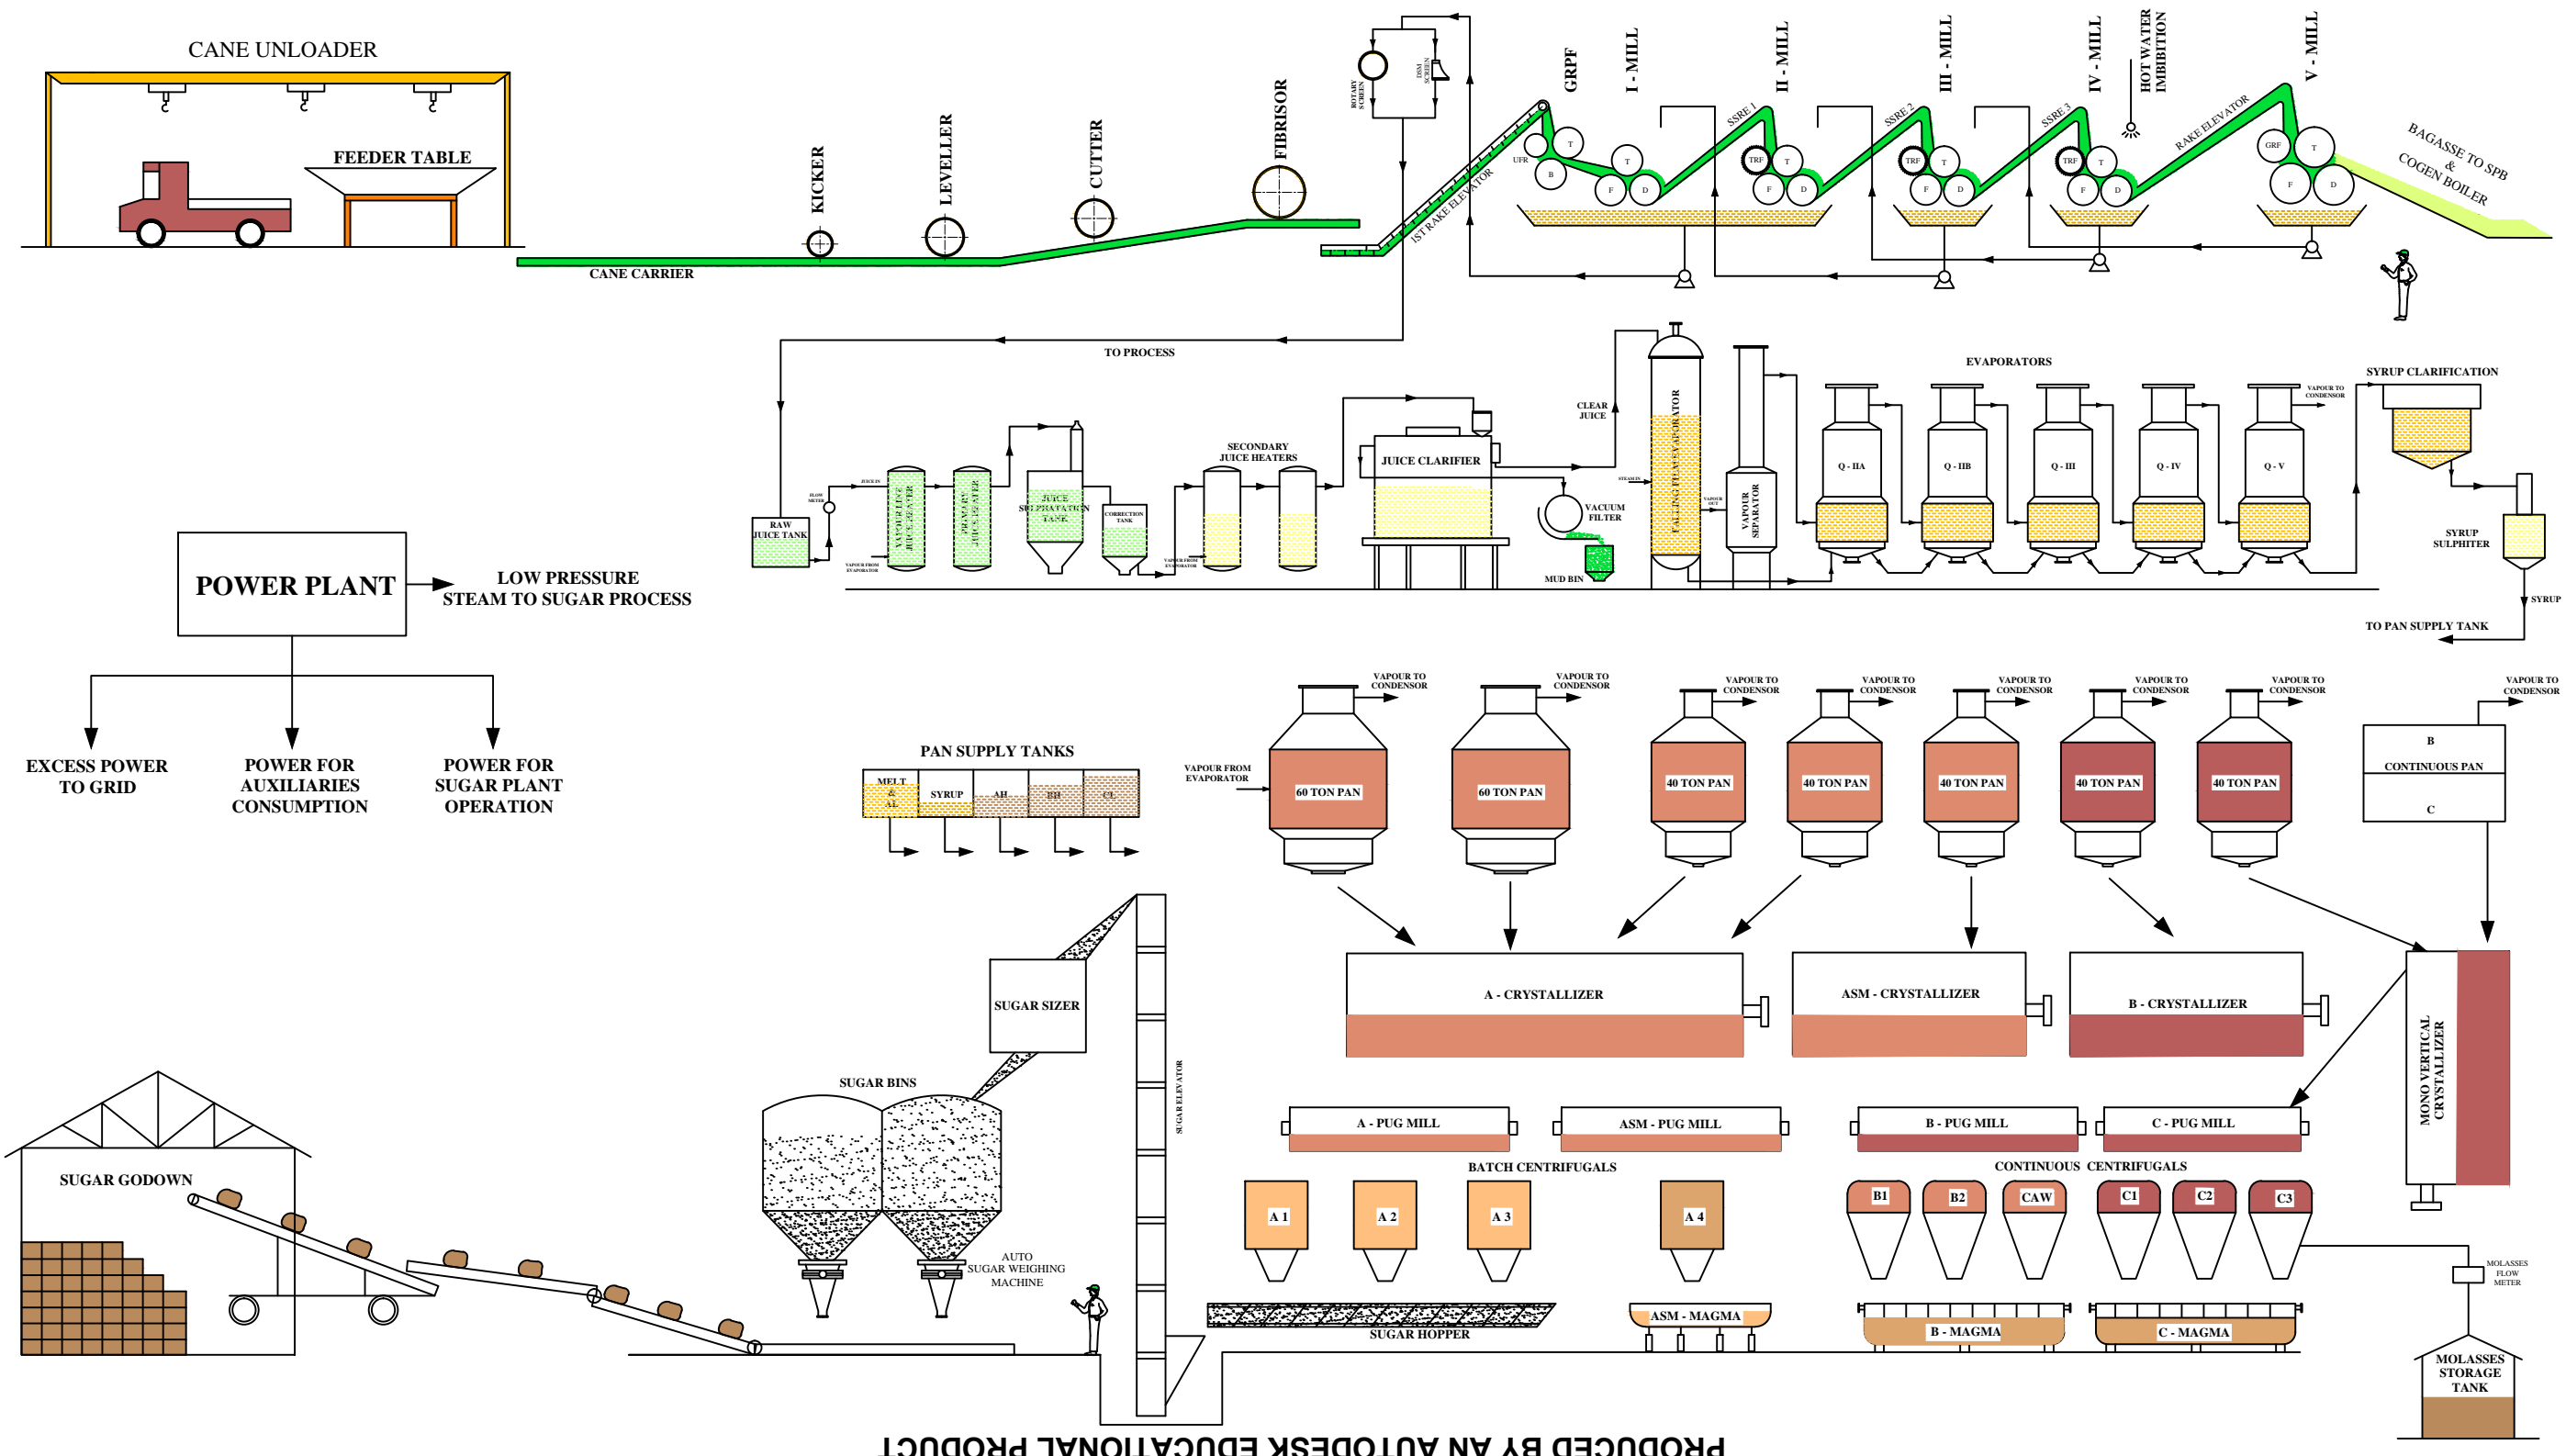

PONNI SUGARS (ERODE) LIMITED

PROCESS FLOW DIAGRAM

PRODUCED BY AN AUTODESK EDUCATIONAL PRODUCT

PRODUCED BY AN AUTODESK EDUCATIONAL PRODUCT